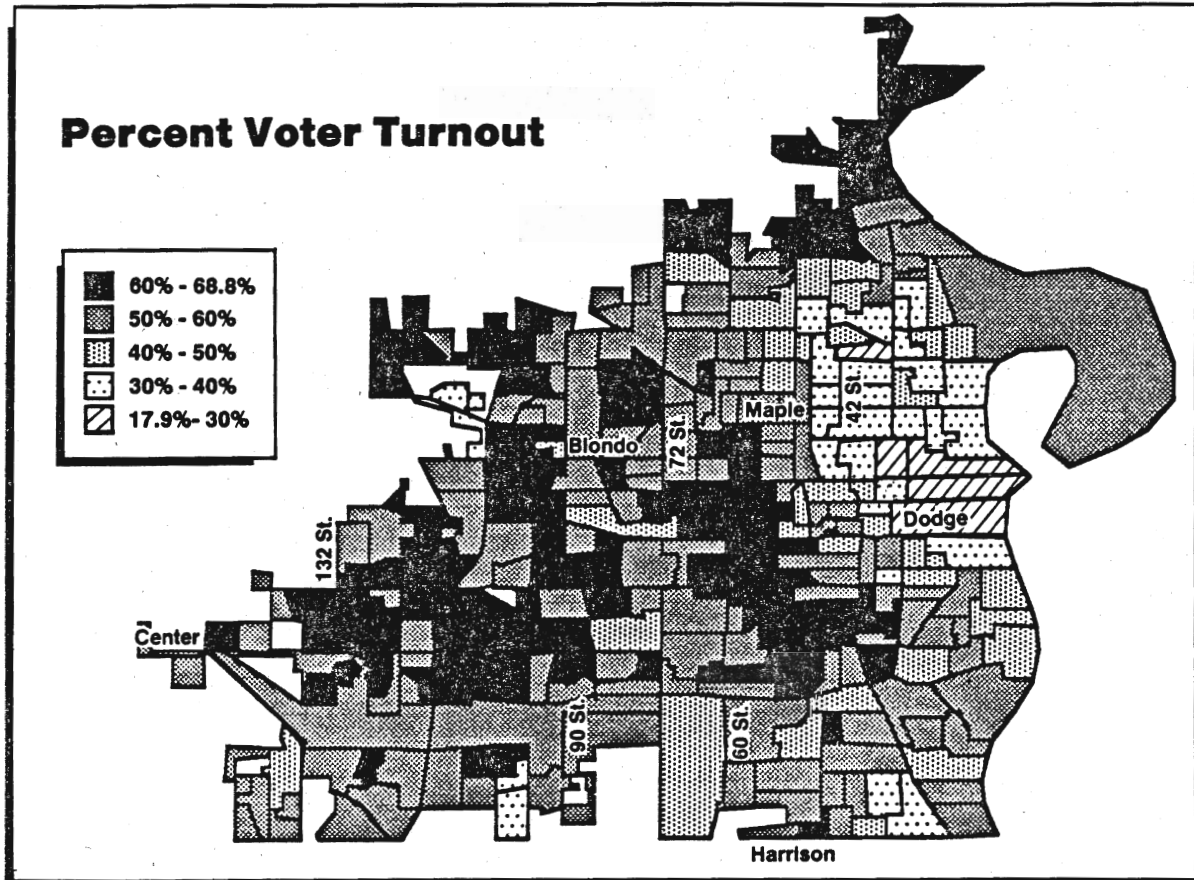

Maps produced by MacChoro are used by the Omaha World-Herald

How Election Was Analyzed

In analyzing Tuesday's election results, The World-Herald received help from John Zipay, real estate research consultant for P.J. Morgan Co., and Michael Peterson, assistant professor of geography at University of Nebraska at Omaha.

Graphics were prepared using MacChoro software. MacChoro is a data classification and mapping program for the Apple Macintosh computer from Image Mapping Systems of Omaha.

World-Herald

Strongest vote to recall the mayor came in west Omaha ... The map indicates the precinct-by-precinct vote to remove the mayor. Absentee votes were not included because those votes are not broken down by precinct.

Boyle Did Poorest Where Vote Biggest

World-Herald

Map shows Tuesday's record voter turnout . . . Shadings are based on percentages of residents of precincts who are registered to vote.

Maps produced by MacChoro are used by the Omaha World-Herald