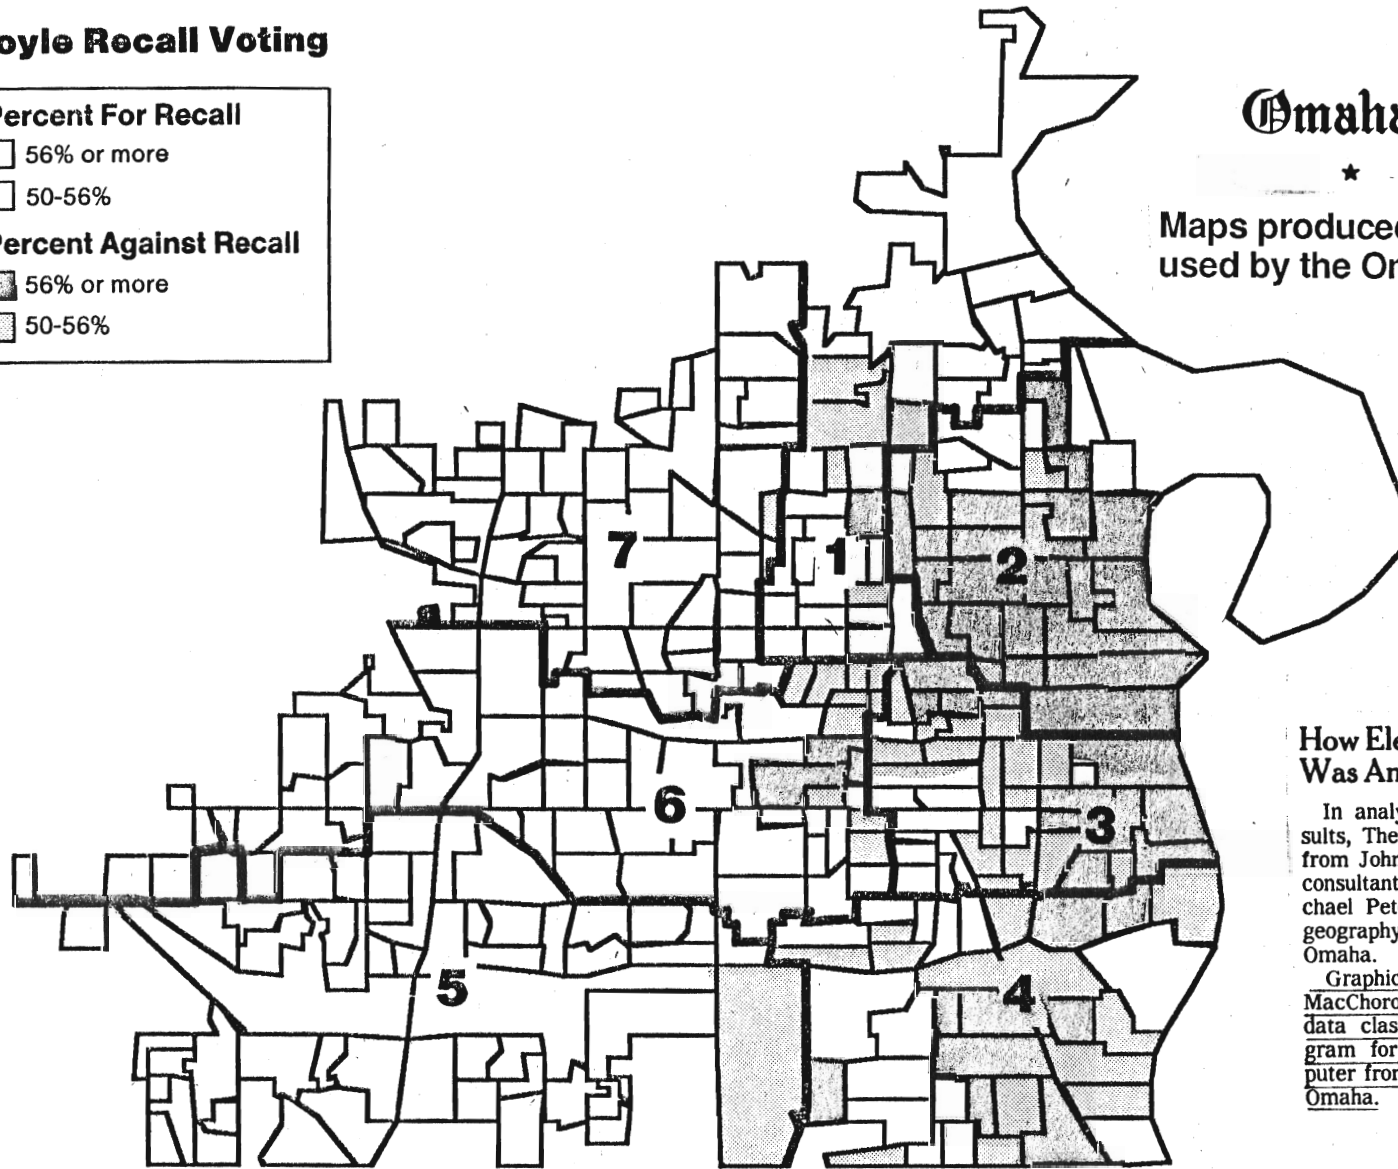

Whirlwind From West Blew Boyle Away

Boyle Recall Voting

Percent For Recall

- 56% or more
- 50-56%

Percent Against Recall

- 56% or more
- 50-56%

Omaha World-Herald

★ Wednesday, January 14, 1987

Maps produced by MacChoro are used by the Omaha World-Herald

How Election Was Analyzed

In analyzing Tuesday's election results, The World-Herald received help from John Zipay, real estate research consultant for P.J. Morgan Co., and Michael Peterson, assistant professor of geography at University of Nebraska at Omaha.

Graphics were prepared using MacChoro software. MacChoro is a data classification and mapping program for the Apple Macintosh computer from Image Mapping Systems of Omaha.

World-Herald

Strongest vote to recall the mayor came in west Omaha ... The map indicates the precinct-by-precinct vote to remove the mayor. Absentee votes were not included because those votes are not broken down by precinct.

Boyle Did Poorest Where Vote Biggest

World-Herald

Map shows Tuesday's record voter turnout . . . Shadings are based on percentages of residents of precincts who are registered to vote.

Maps produced by MacChoro are used by the Omaha World-Herald